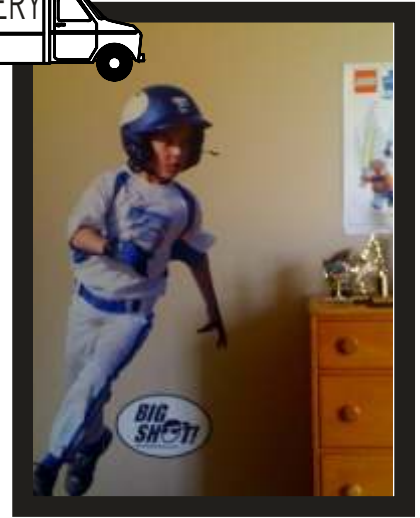

RYBA is partnering with Bigshot Pics.

What's a Big Shot:

A Bigshot is a larger than life (6' x 4") Custom Wall Cling.

How to order:

3 Easy Steps

Go to www.bigshotpics.com.

follow the instructions on the website and be sure to enter the promo code: RYBA

TAKE YOUR PICTURE
DIGITAL 8MP OR HIGHER

UPLOAD THE PICTURE TO
WWW.BIGSHOTPICS.COM

APPLY TO SMOOTH INDOOR
SURFACE AND ENJOY!

Pricing and Sizes

Big Shot (6' x 4') \$89.99

Half Shot (3' x 2') \$69.99

3 Locker Shots (18' x 12") \$69.99